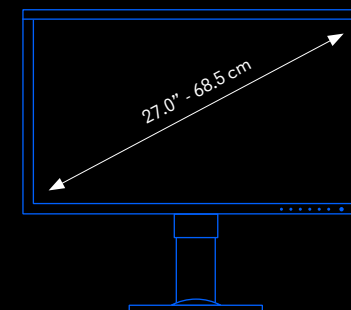

ColorEdge CS2730

Let your creative passion guide you with this spacious 27-inch monitor for hobbyists and prosumers. Featuring a sleek, user-friendly design and many of the advanced features of EIZO's ColorEdge lineup, you can enjoy the world of digital photography, illustration and more.

Size: 27.0" (68.5 cm)

Resolution: 2560 x 1440 (16:9 aspect ratio)

Pixel Density: 109 ppi

Colour: DisplayPort, HDMI: 1.07 billion from a palette of 278 trillion. DVI: 16.77 million from a palette of 278 trillion

Warranty: Five Year On-site

5 | Year Warranty
★★★★★
★★★★★

CS2730