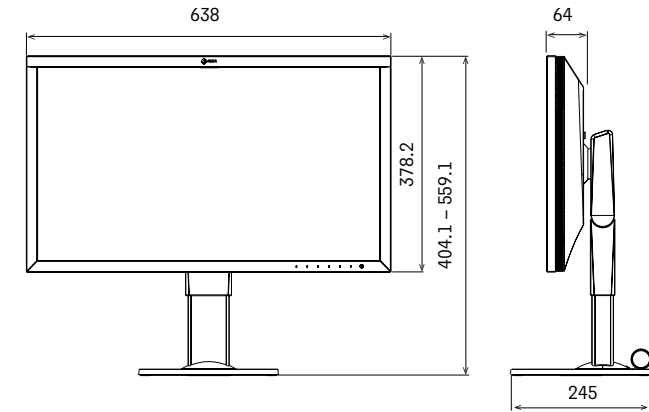

Panel

Type: IPS

Backlight: Wide-Gamut LED

Size: 27.0" / 68.5 cm

Native Resolution:
2560 x 1440 (16:9 aspect ratio)

Viewable Image Size (H x V): 596.7 x 335.6 mm

Pixel Pitch: 0.233 x 0.233 mm

Pixel Density: 109 ppi

Greyscale Tones: DisplayPort, HDMI: 1,024 tones (a palette of 65 thousand tones) DVI: 256 tones (a palette of 65 thousand tones)

Display Colours: DisplayPort, HDMI: 1.07 billion from a palette of 278 trillion. DVI: 16.77 million from a palette of 278 trillion

Viewing Angles (H / V, Typical): 178°, 178°

Brightness (Typical): 350 cd/m²

Recommended Brightness for Calibration:
120 cd/m² or less

Contrast Ratio (Typical): 1000:1

Response Time (Typical): 10 ms (grey-to-grey)

Wide Gamut Coverage (Typical):
Adobe RGB: 99%

Video Signals

Input Terminals: DVI-D 24 pin (with HDCP), DisplayPort (with HDCP), HDMI (with HDCP, Deep Color)

Digital Scanning Frequency (H / V):
DisplayPort, DVI: 26 - 89 kHz, 23 - 61 Hz (VGA Text: 69 - 71 Hz)
HDMI: 15 - 89 kHz, 23 - 61 Hz

USB

Function: 2 ports for monitor control
3-port USB hub

Standard: USB 3.0

Power

Power Requirements:
AC 100 - 240 V, 50 / 60 Hz

Maximum Power Consumption: 110 W

Typical Power Consumption: 44 W

Power Save Mode: Less than 0.6 W

Standby Mode: Less than 0.6 W

Power Management: Power Save
(DisplayPort Version 1.2a, DVI DMPM)

Features & Functions

Digital Uniformity Equaliser: Yes

Preset Modes: Colour Mode (Custom, Adobe RGB, sRGB, Calibration)

Physical Specification

Dimensions (Landscape, W x H x D):
638 x 404.1 - 559.1 x 245 mm

Dimensions (Portrait, W x H x D):
378.2 x 649 - 689 x 245 mm

Dimensions (Without Stand, W x H x D):
638 x 378.2 x 64 mm

Net Weight: 8.9 kg / 19.6 lbs

Net Weight (Without Stand): 6.1 kg / 13.4 lbs

Height Adjustment Range: 155 mm

Tilt: 35° Up, 5° Down

Pivot: 90°

Swivel: 344°

Hole Spacing (VESA Standard):
100 x 100 mm

Environmental Requirements

Temperature: 0 - 35°C

Humidity (R.H., non condensing): 20 - 80 %

Certifications & Standards

(Please contact EIZO for the latest information)
CB, CE, TUV/GS, cTUVus, FCC-B, Canadian ICES-003-B, VCCI-B, TUV/Ergonomics, RCM, RoHS, WEEE, EAC, Energy Labelling of televisions.

Warranty

Five years on-site^{1,2}

¹ Usage time is limited to 30,000 hours.

² Free from bright sub-pixels for 6 months for the date of purchase. With current LCD technology, a panel may contain a limited number of missing or flickering pixels.

EIZO Limited

Stylus House London Road,
Bracknell, Berkshire
RG12 2UT, UK

Website:

www.EIZOcolour.com

Telephone:

+44 (0) 1344-317-480